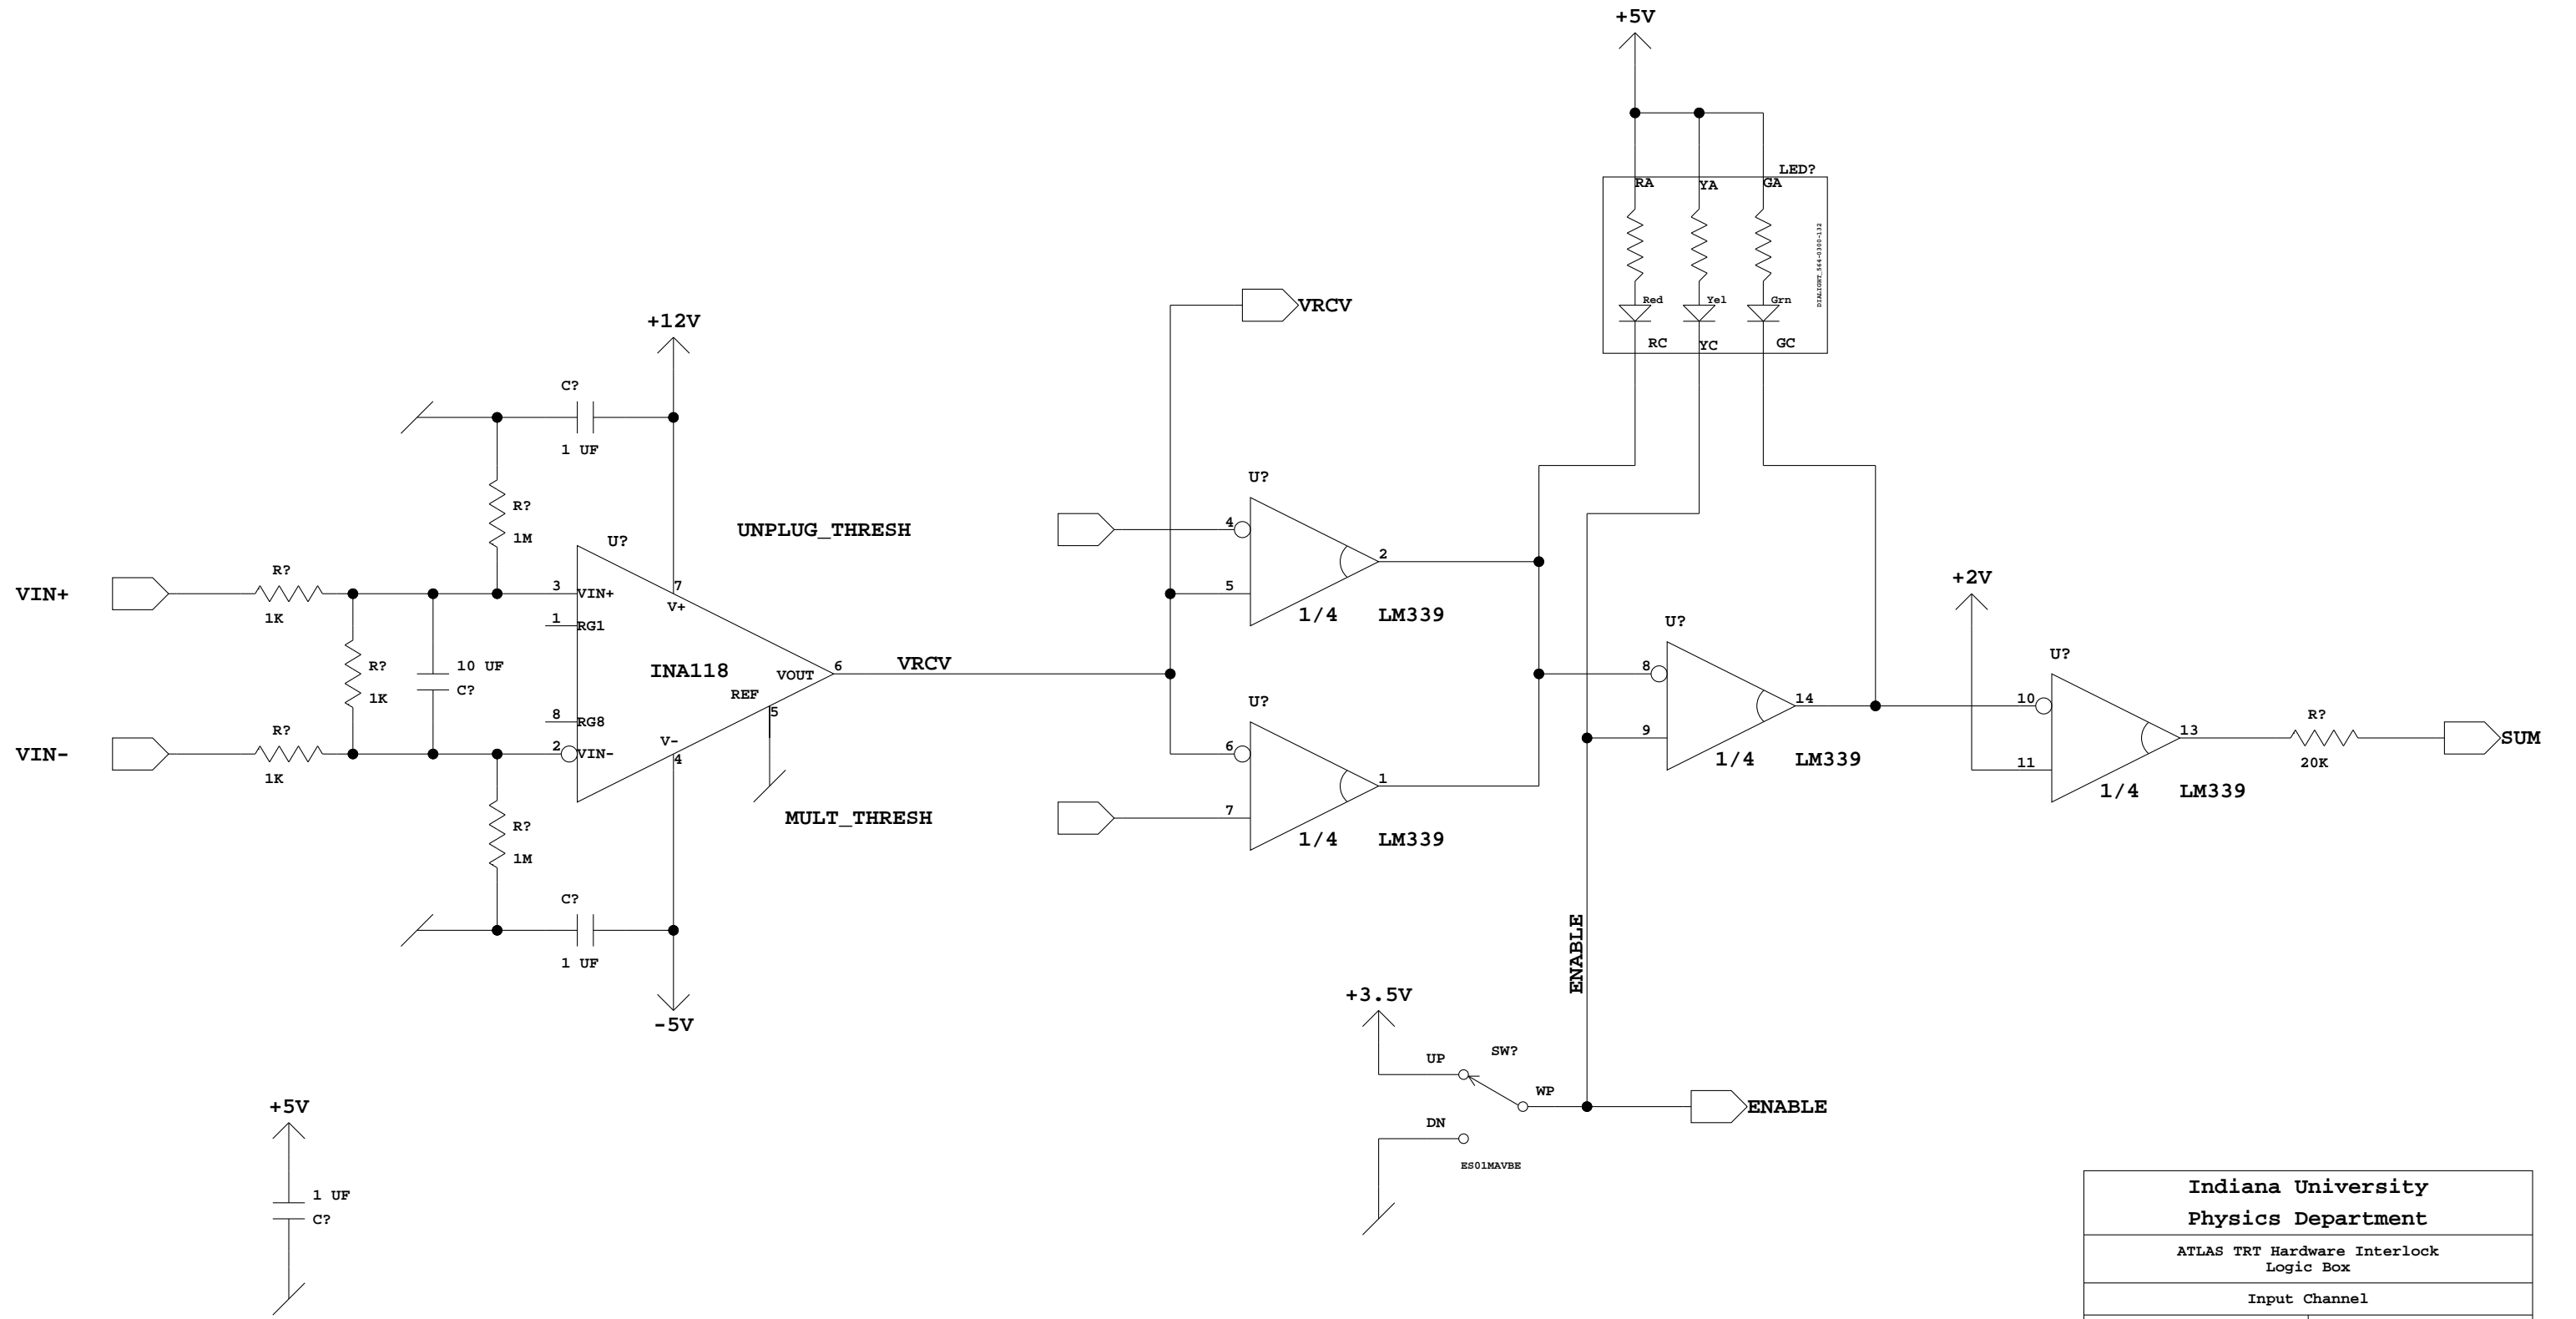

SHEET=100

SHEET=101

<b>Indiana University</b> <b>Physics Department</b>	
ATLAS TRT Hardware Interlock Logic Box	
Receive Board ELMBs	
Paul Smith	June, 2007
ptsmith@indiana.edu	

UNPLUG\_THRESH

J?

BR\_MULT\_THRESH

EC\_MULT\_THRESH

Indiana University Physics Department	
ATLAS TRT Hardware Interlock Logic Box	
Compare Board Receiver	
Paul Smith	June, 2007
ptsmith@indiana.edu	

Indiana University Physics Department	
ATLAS TRT Hardware Interlock Logic Box	
Input Channel	
Paul Smith	June, 2007
ptsmith@indiana.edu	