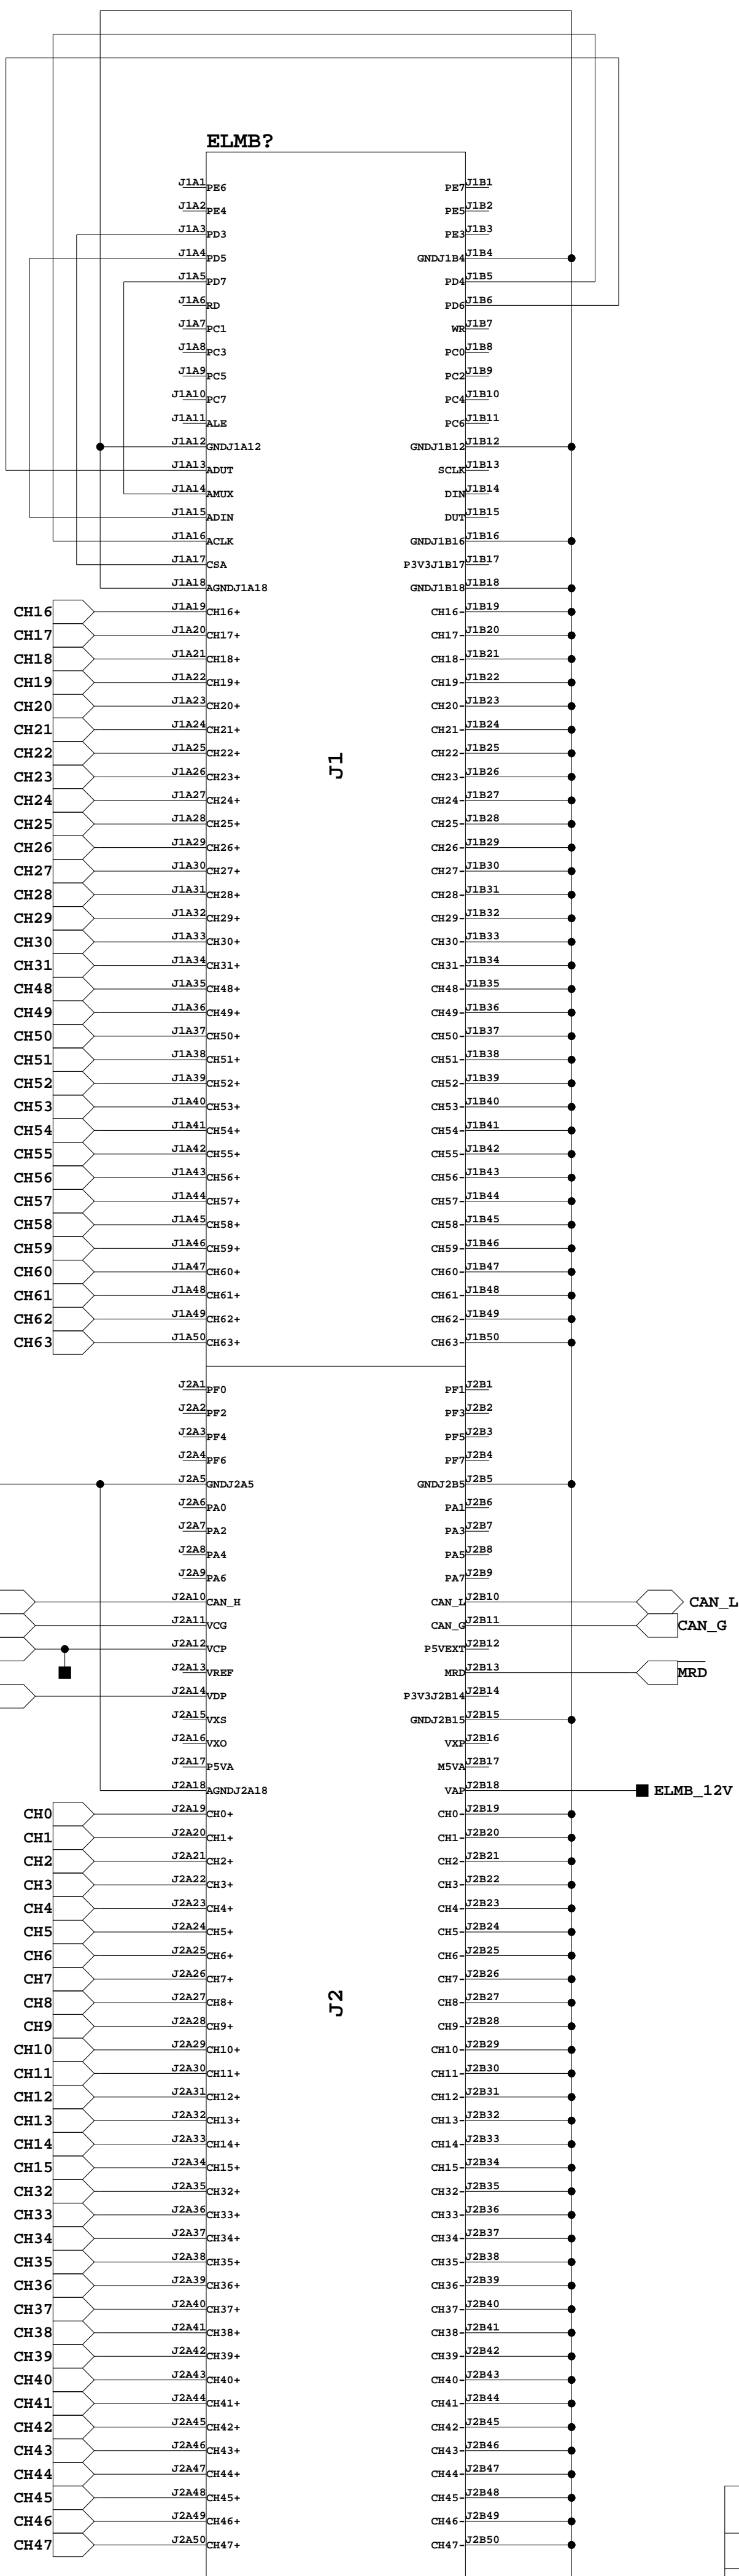

SHEET=100

SHEET=101

<b>Indiana University</b> <b>Physics Department</b>	
ATLAS TRT Hardware Interlock Logic Box	
Receive Board ELMBs	
Paul Smith	June, 2007
ptsmith@indiana.edu	

UNPLUG\_THRESH

J?

BR\_MULT\_THRESH

EC\_MULT\_THRESH

Indiana University Physics Department	
ATLAS TRT Hardware Interlock Logic Box	
Compare Board Receiver	
Paul Smith	June, 2007
ptsmith@indiana.edu	

Indiana University Physics Department	
ATLAS TRT Hardware Interlock Logic Box	
Input Channel	
Paul Smith	June, 2007
ptsmith@indiana.edu	