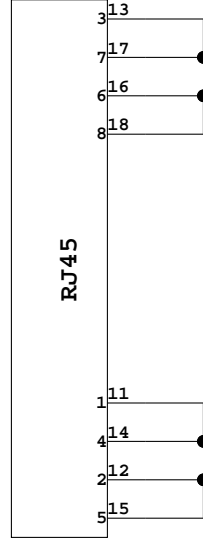

SHEET=100

SHEET=101

<b>Indiana University</b> <b>Physics Department</b>	
ATLAS TRT Hardware Interlock Logic Box	
Receive Board ELMBs	
Paul Smith	June, 2007
ptsmith@indiana.edu	

UNPLUG\_THRESH

J?

BR\_MULT\_THRESH